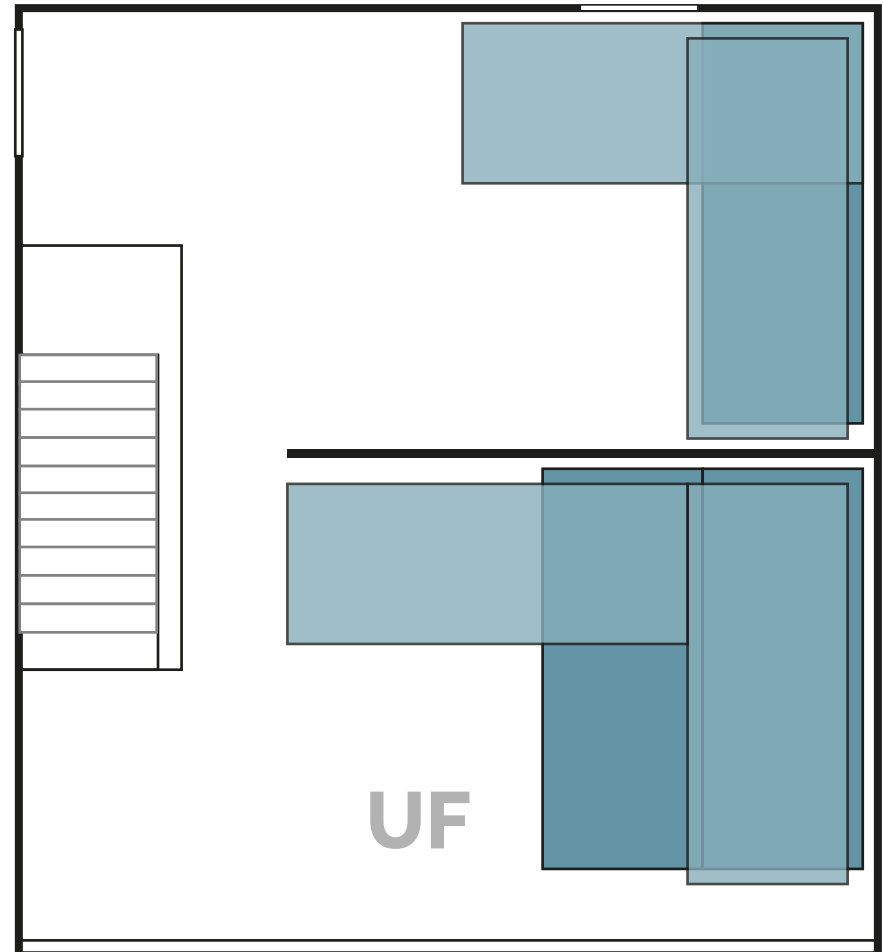

Straw house (left)

Floor plan (max. 11 guests)

■ Bed ■ Loft bed □ Door

These images show the **number of beds at full capacity**. The furnishings may vary depending on the number of beds needed.

This floor plan is not true to scale. Minor variations may occur.

Straw house (right)

Floor plan (max. 12 guests)

■ Bed ■ Loft bed □ Door

These images show the **number of beds at full capacity**.
The furnishings may vary depending on the number
of beds needed.

This floor plan is not true to scale.
Minor variations may occur.