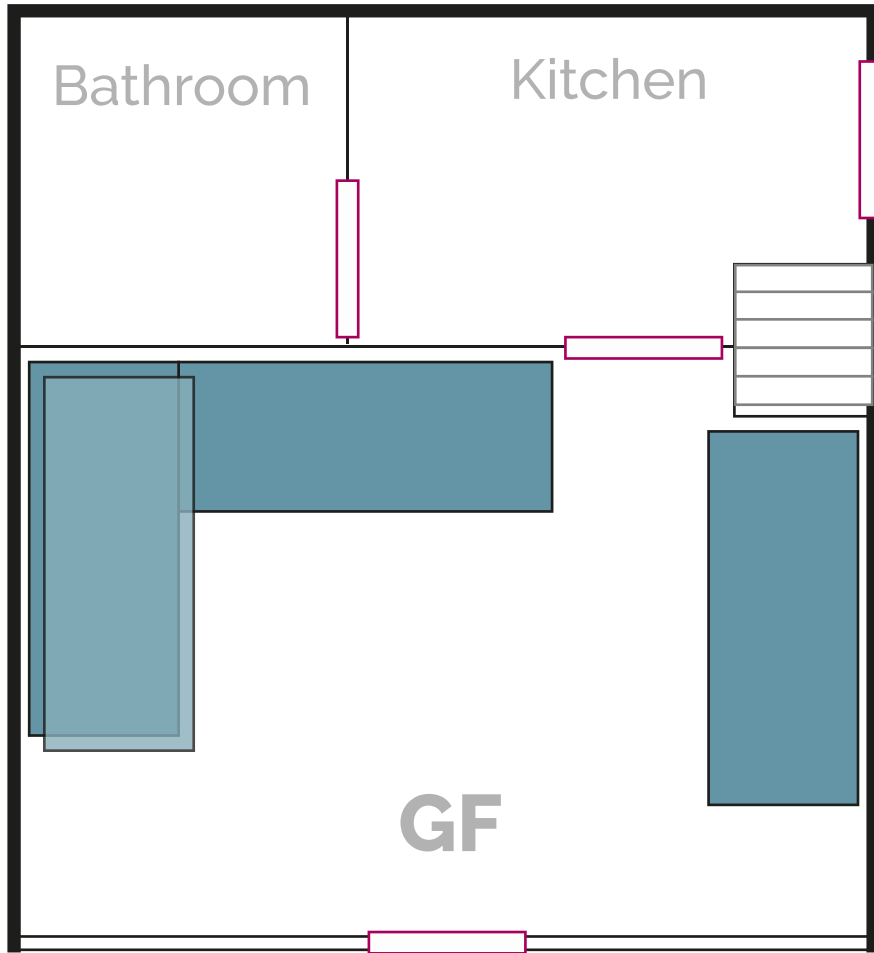

Straw house (left)

Floor plan (max. 11 guests)

■ Bed ■ Loft bed □ Door

These images show the **number of beds at full capacity**. The furnishings may vary depending on the number of beds needed.

This floor plan is not true to scale. Minor variations may occur.

Straw house (right)

Floor plan (max. 12 guests)

■ Bed ■ Loft bed □ Door

These images show the **number of beds at full capacity**.
The furnishings may vary depending on the number
of beds needed.

This floor plan is not true to scale.
Minor variations may occur.