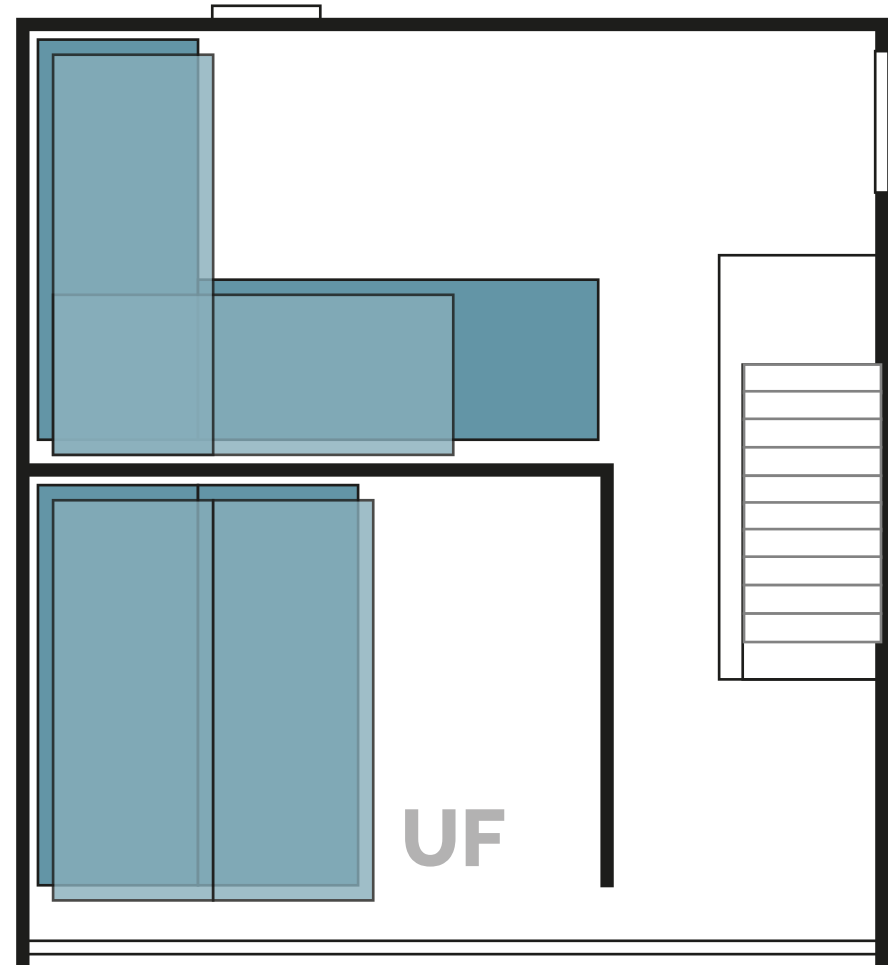

Straw house (left)

Floor plan (max. 11 guests)

■ Bed ■ Loft bed □ Door

These images show the **number of beds at full capacity**. The furnishings may vary depending on the number of beds needed.

This floor plan is not true to scale. Minor variations may occur.

Straw house (right)

Floor plan (max. 12 guests)

■ Bed ■ Loft bed □ Door

These images show the **number of beds at full capacity**.
The furnishings may vary depending on the number
of beds needed.

This floor plan is not true to scale.
Minor variations may occur.