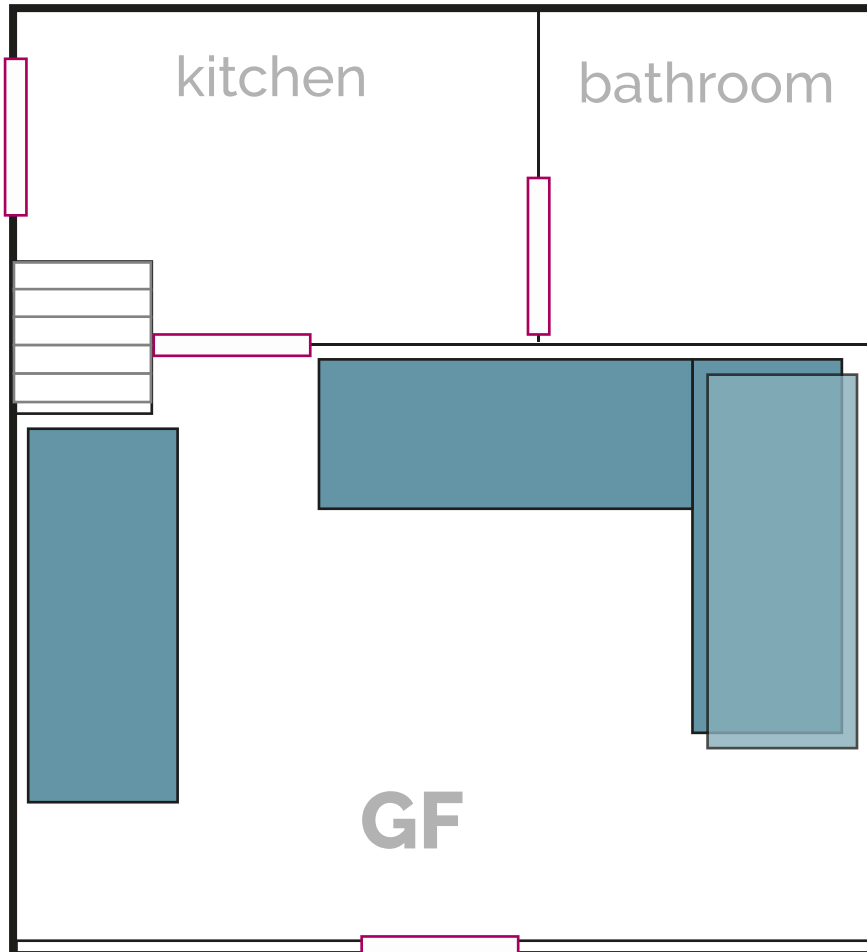

Straw house (left)

Floor plan (max. 11 guests)

■ Bed ■ Loft bed □ Door

These images show the **number of beds at full capacity**. The furnishings may vary depending on the number of beds needed.

This floor plan is not true to scale. Minor variations may occur.

Straw house (right)

Floor plan (max. 12 guests)

■ Bed ■ Loft bed □ Door

These images show the **number of beds at full capacity**.
The furnishings may vary depending on the number
of beds needed.

This floor plan is not true to scale.
Minor variations may occur.