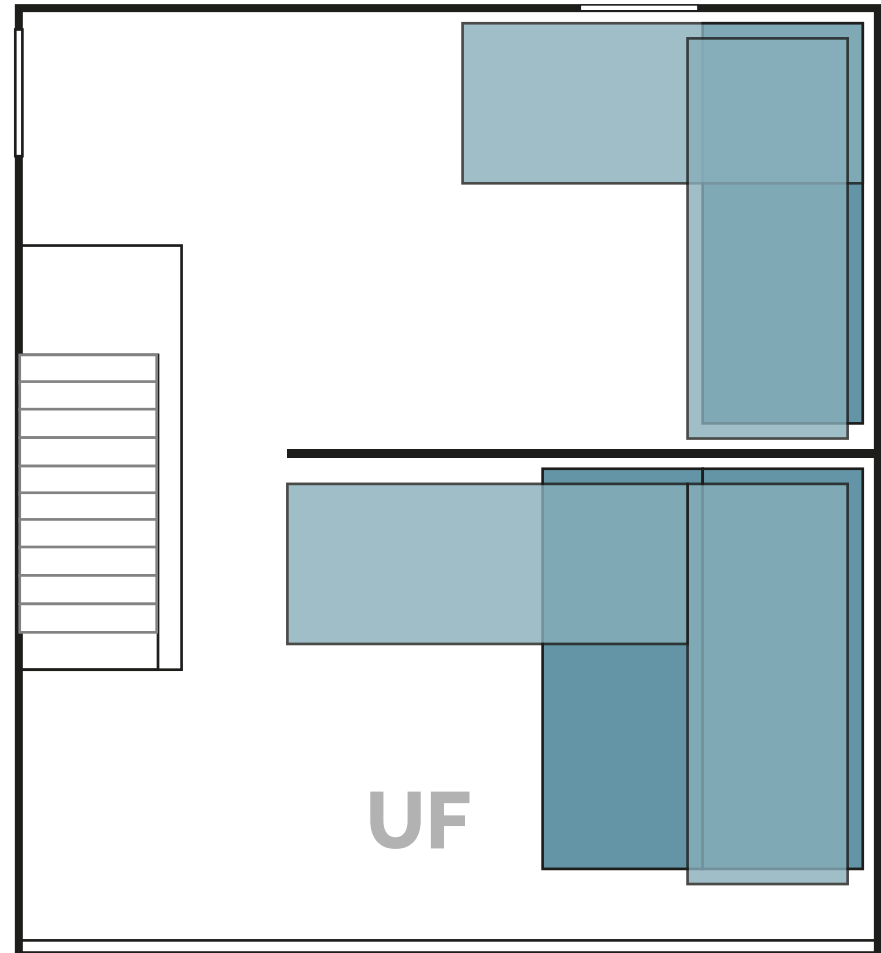

Panorama house (left)

Floor plan (max. 11 guests)

■ Bed ■ Loft bed □ Door

These images show the **number of beds at full capacity**. The furnishings may vary depending on the number of beds needed.

This floor plan is not true to scale. Minor variations may occur.