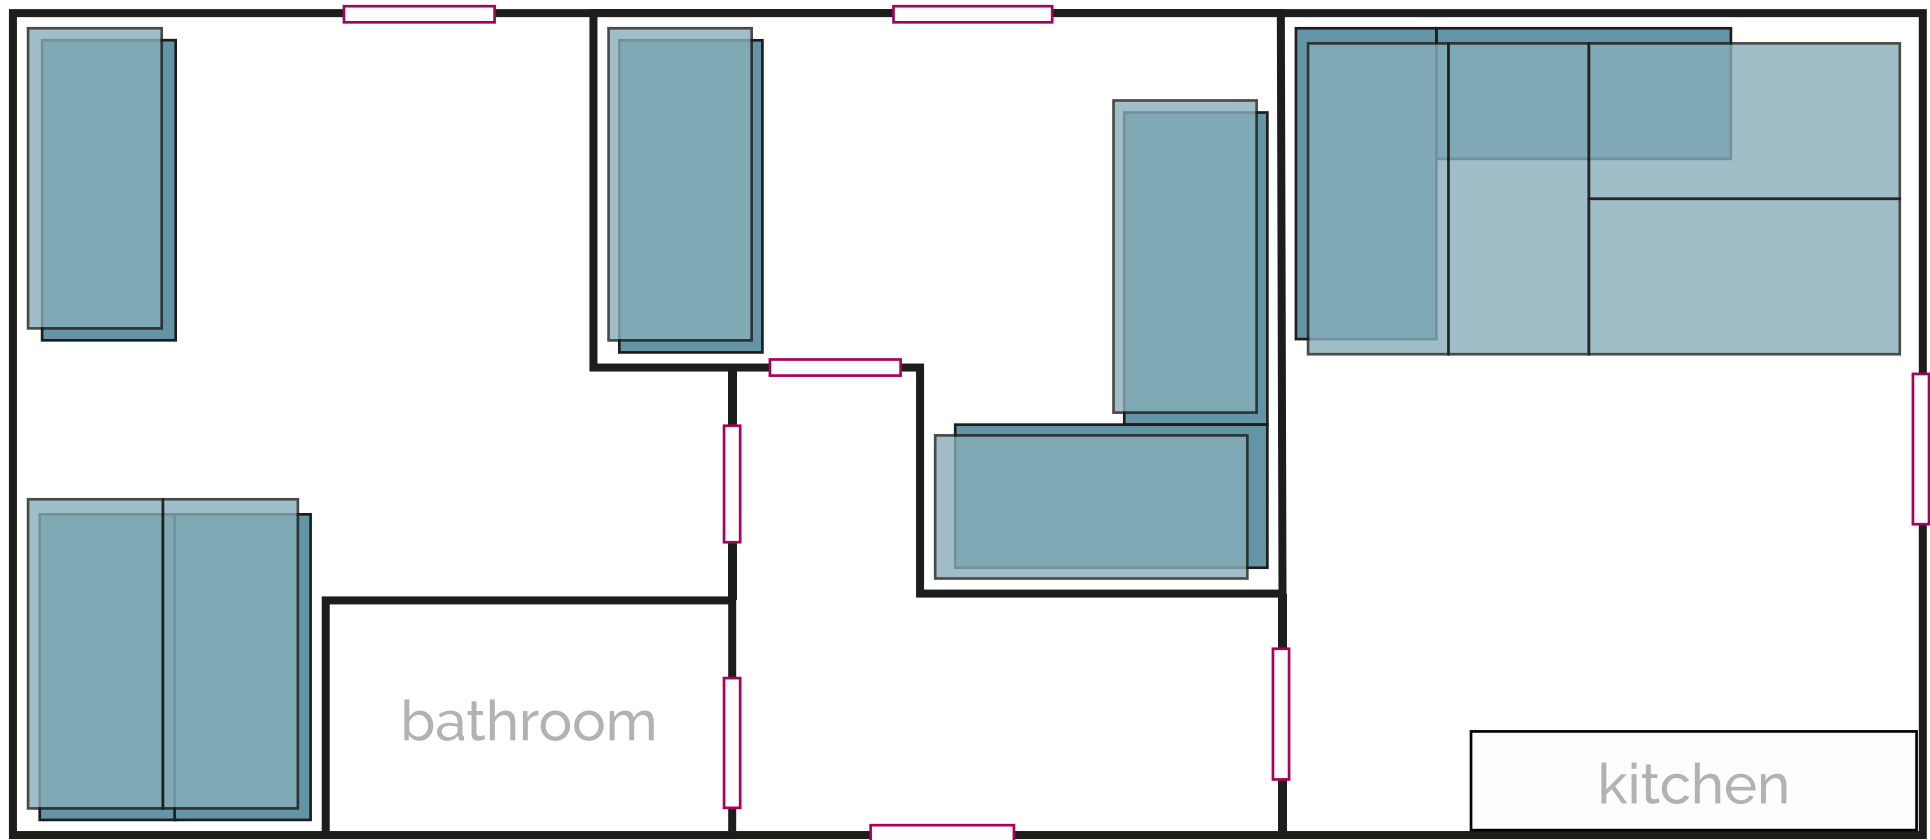

# House at the lake

Floor plan (max. 18 guests)

These images show the **number of beds at full capacity**.  
The furnishings may vary depending on the number  
of beds needed.

 bed    loft bed    door

This floor plan is not true to scale.  
Minor variations may occur.