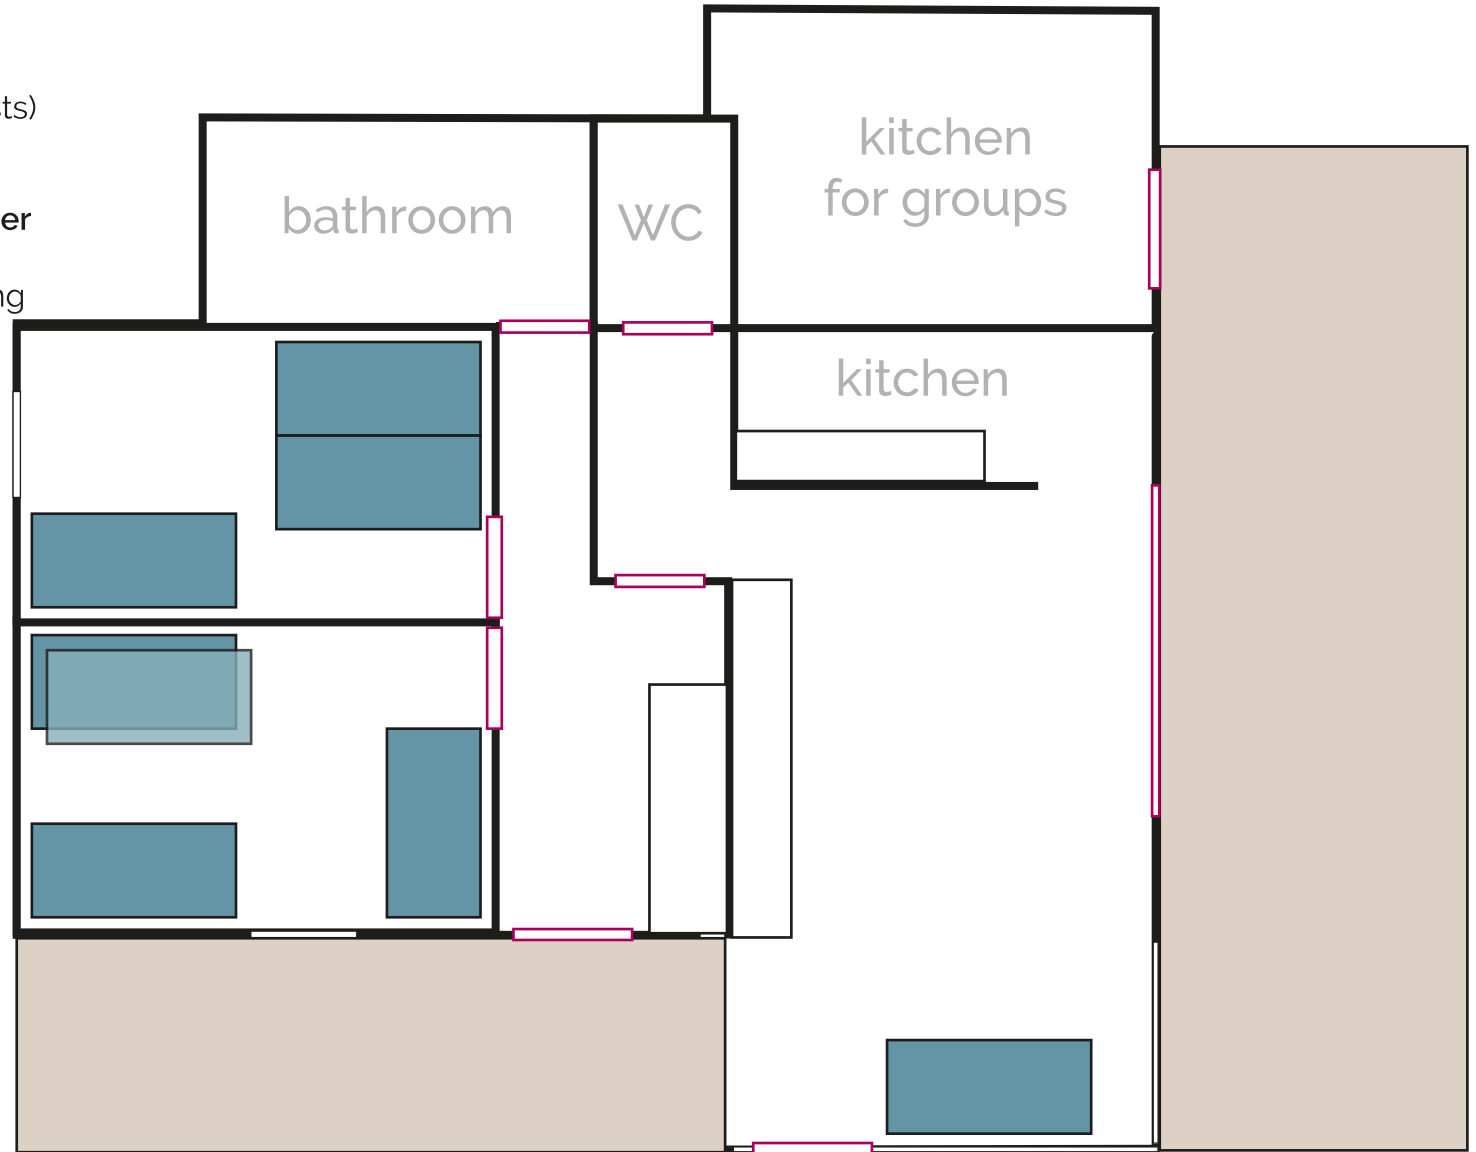

Beach House

Floor plan (max. 8 guests)

These images show the **number of beds at full capacity**. The furnishings may vary depending on the number of beds needed.

- Bed
- Loft bed
- Door
- Terrace

This floor plan is not true to scale. Minor variations may occur.